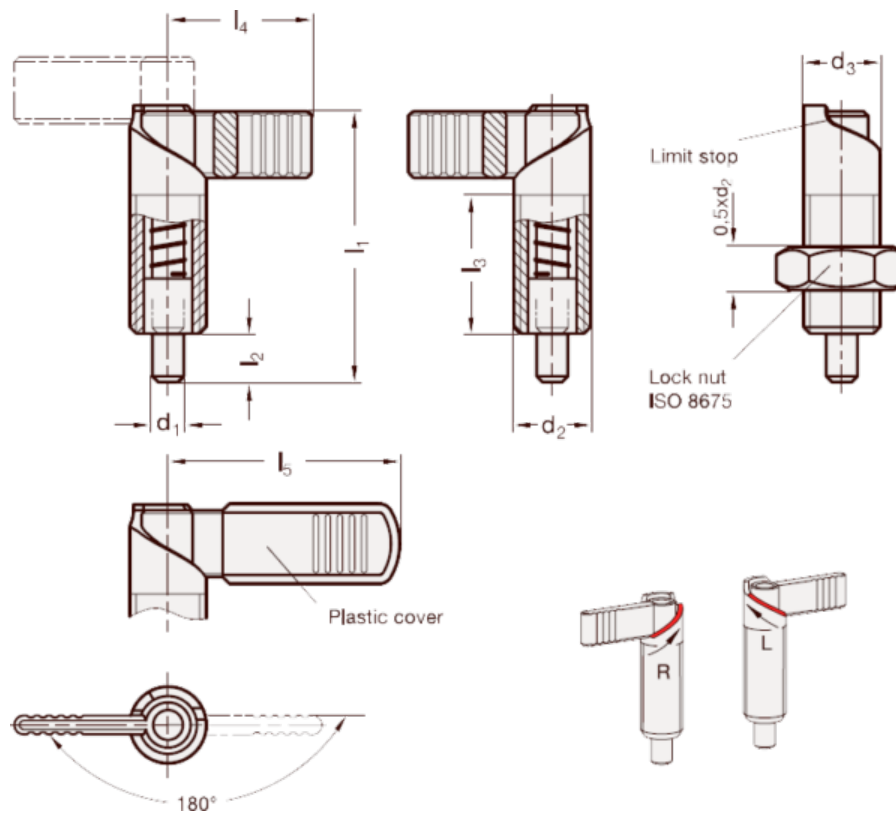

Data Sheet

Article number: 207218M1615RB

Description:

E+G indexing plungers

Note:

GN 721-8-M16x1,5-RB

Measures

d1 = 8

d2 = M16x1.5

d3 = 16

l1 = 56

l2 = 10

l3 = 30

l4 = 32

l5 = 42

Weight in (g) = 66